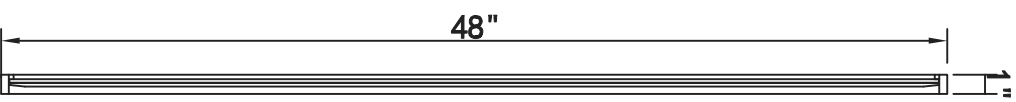

Front view

Side view

DWG. NO.

MODEL NO:
MR4067BK

SPEC NO:

QUANTITY:

DATE:

CHECKED BY:

Model #	MR4067BK	Product Type	Mirror	Product Width (in)	48	Product Depth (in)	1	Product Height (in)	48
Mirror Width	47.25"	Mirror Depth	0.16"	Mirror Height	47.25"	Frame shape	Round	Oriental	Vertical and Horizontal
Frame finish	Black	Frame material	Metal and MDF	Mounting / attachment type	Brackets	Number of brackets	1	Beveled glass	Yes
Frameless	No	Package LENGTH	52.75	Package WIDTH	53.25	Package HEIGHT	4.5	Package Weight	72.6
Product weight	39.6	Shipment Type	Small Parcel						